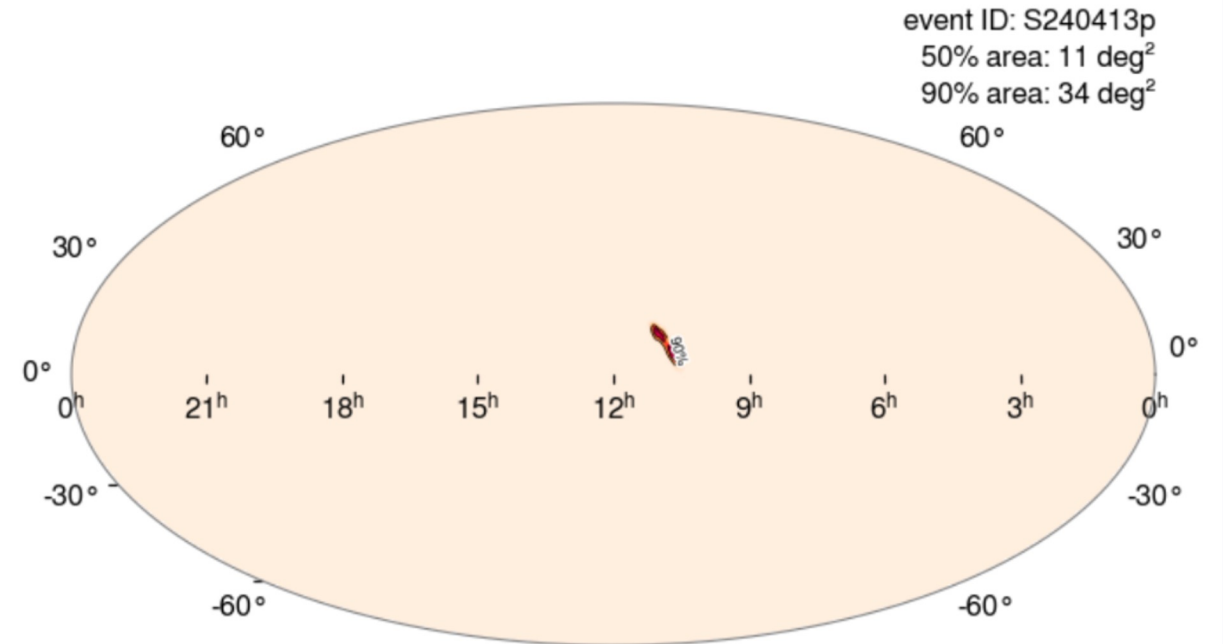

Nikhef GW programme

LIGO/Virgo/KAGRA

ETpathfinder

Einstein Telescope

LISA*

GW observations to date

O4a significant detection candidates: **81** (92 total – 11 retracted)

*O4 entries are preliminary candidates found online

Credit: G.Gemme

Impact of Virgo on O4-network

2x LIGO

2x LIGO + Virgo

10

Heads

S.Hild for the GW programme

Nikhef Jamboree 2024