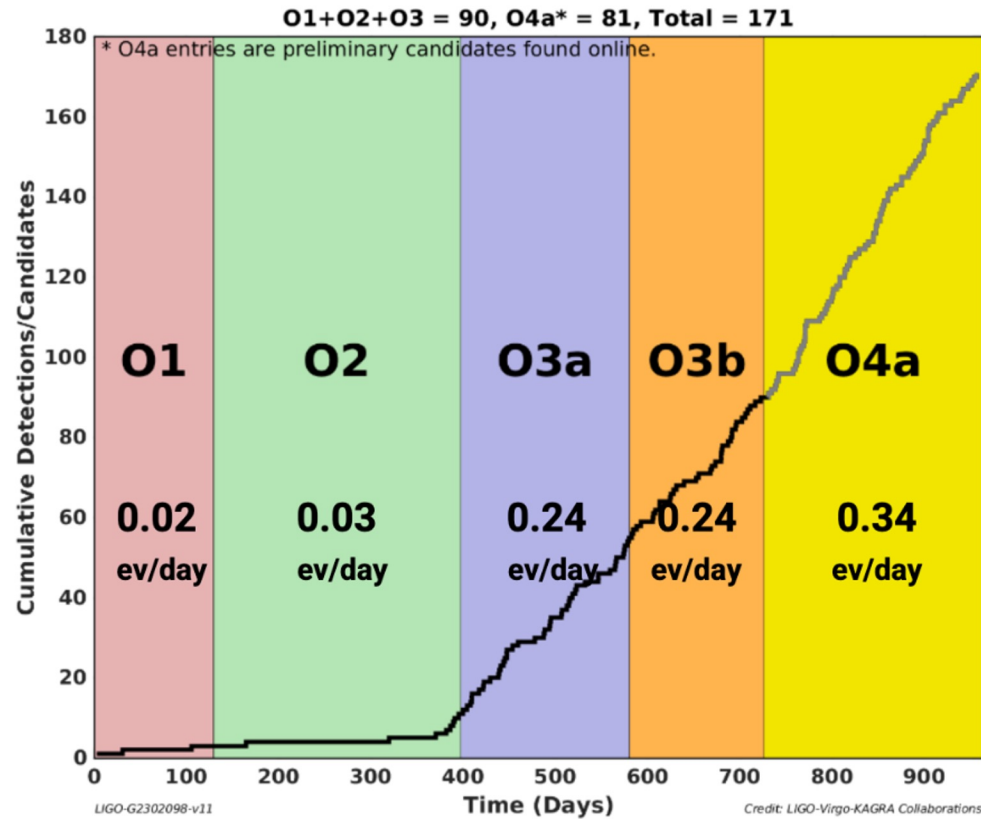

Nikhef GW programme

LIGO/Virgo/KAGRA

ETpathfinder

Einstein Telescope

LISA*

GW observations to date

O4a significant detection candidates: **81** (92 total – 11 retracted)

*O4 entries are preliminary candidates found online

Credit: G.Gemme

Impact of Virgo on O4-network

2x LIGO

2x LIGO + Virgo

10

Heads

S.Hild for the GW programme

Nikhef Jamboree 2024