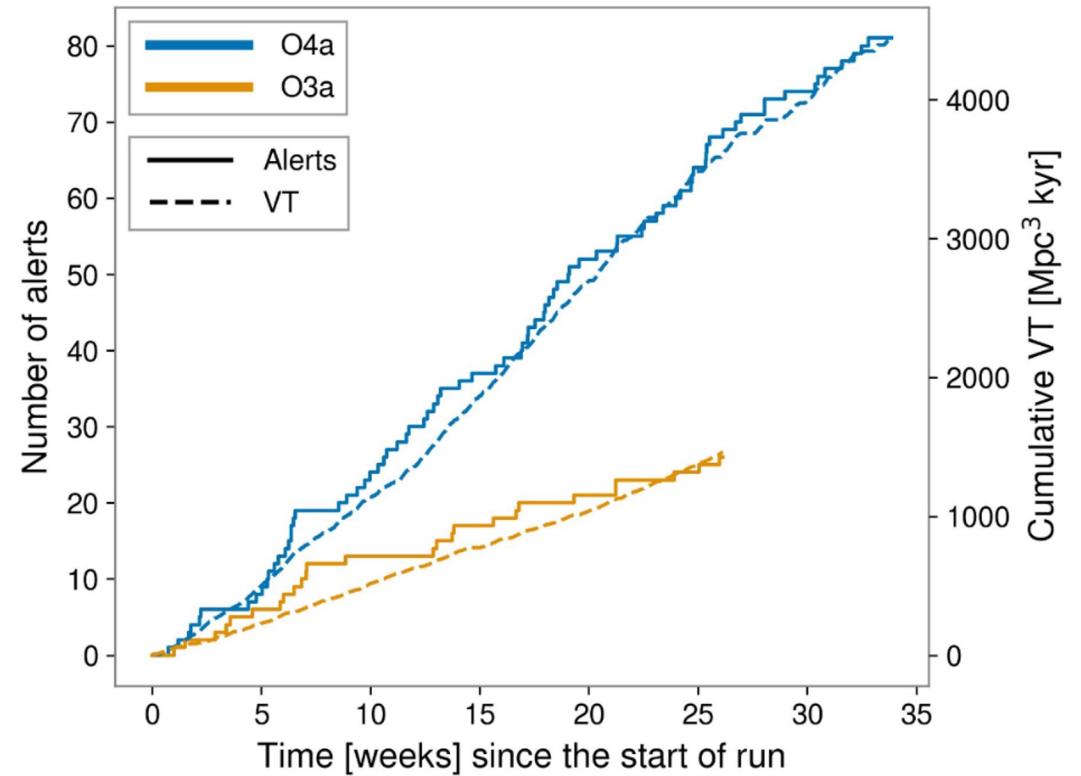

Nikhef GW programme

LIGO/Virgo/KAGRA

ETpathfinder

Einstein Telescope

LISA*

GW observations to date

O4a significant detection candidates: **81** (92 total – 11 retracted)

*O4 entries are preliminary candidates found online

Credit: G.Gemme

Impact of Virgo on O4-network

2x LIGO

2x LIGO + Virgo

10

Heads

S.Hild for the GW programme

Nikhef Jamboree 2024