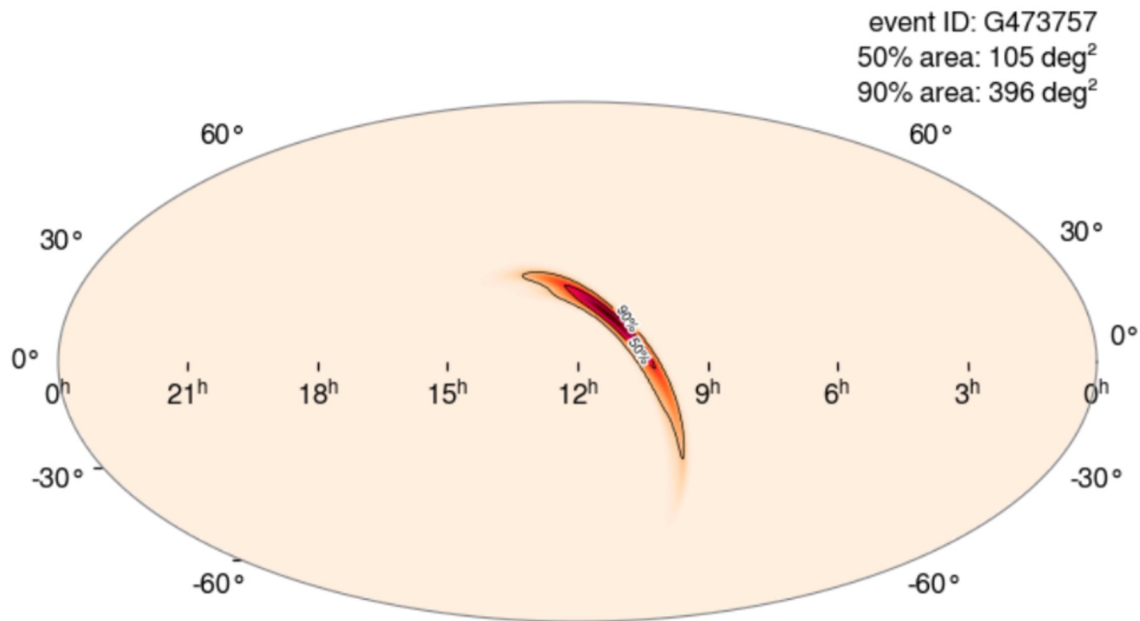

Nikhef GW programme

LIGO/Virgo/KAGRA

ETpathfinder

Einstein Telescope

LISA*

GW observations to date

O4a significant detection candidates: **81** (92 total – 11 retracted)

*O4 entries are preliminary candidates found online

Credit: G.Gemme

Impact of Virgo on O4-network

2x LIGO

2x LIGO + Virgo

10

Heads

S.Hild for the GW programme

Nikhef Jamboree 2024