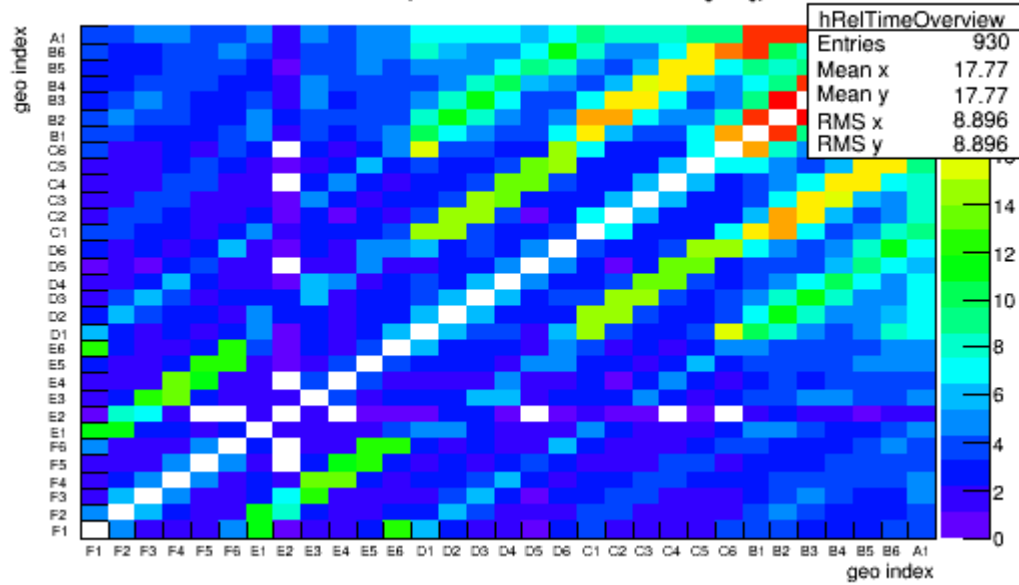

corr2d

corr2d

Correlation (rate of correlated hits [Hz])

Correlation (rate of correlated hits [Hz])