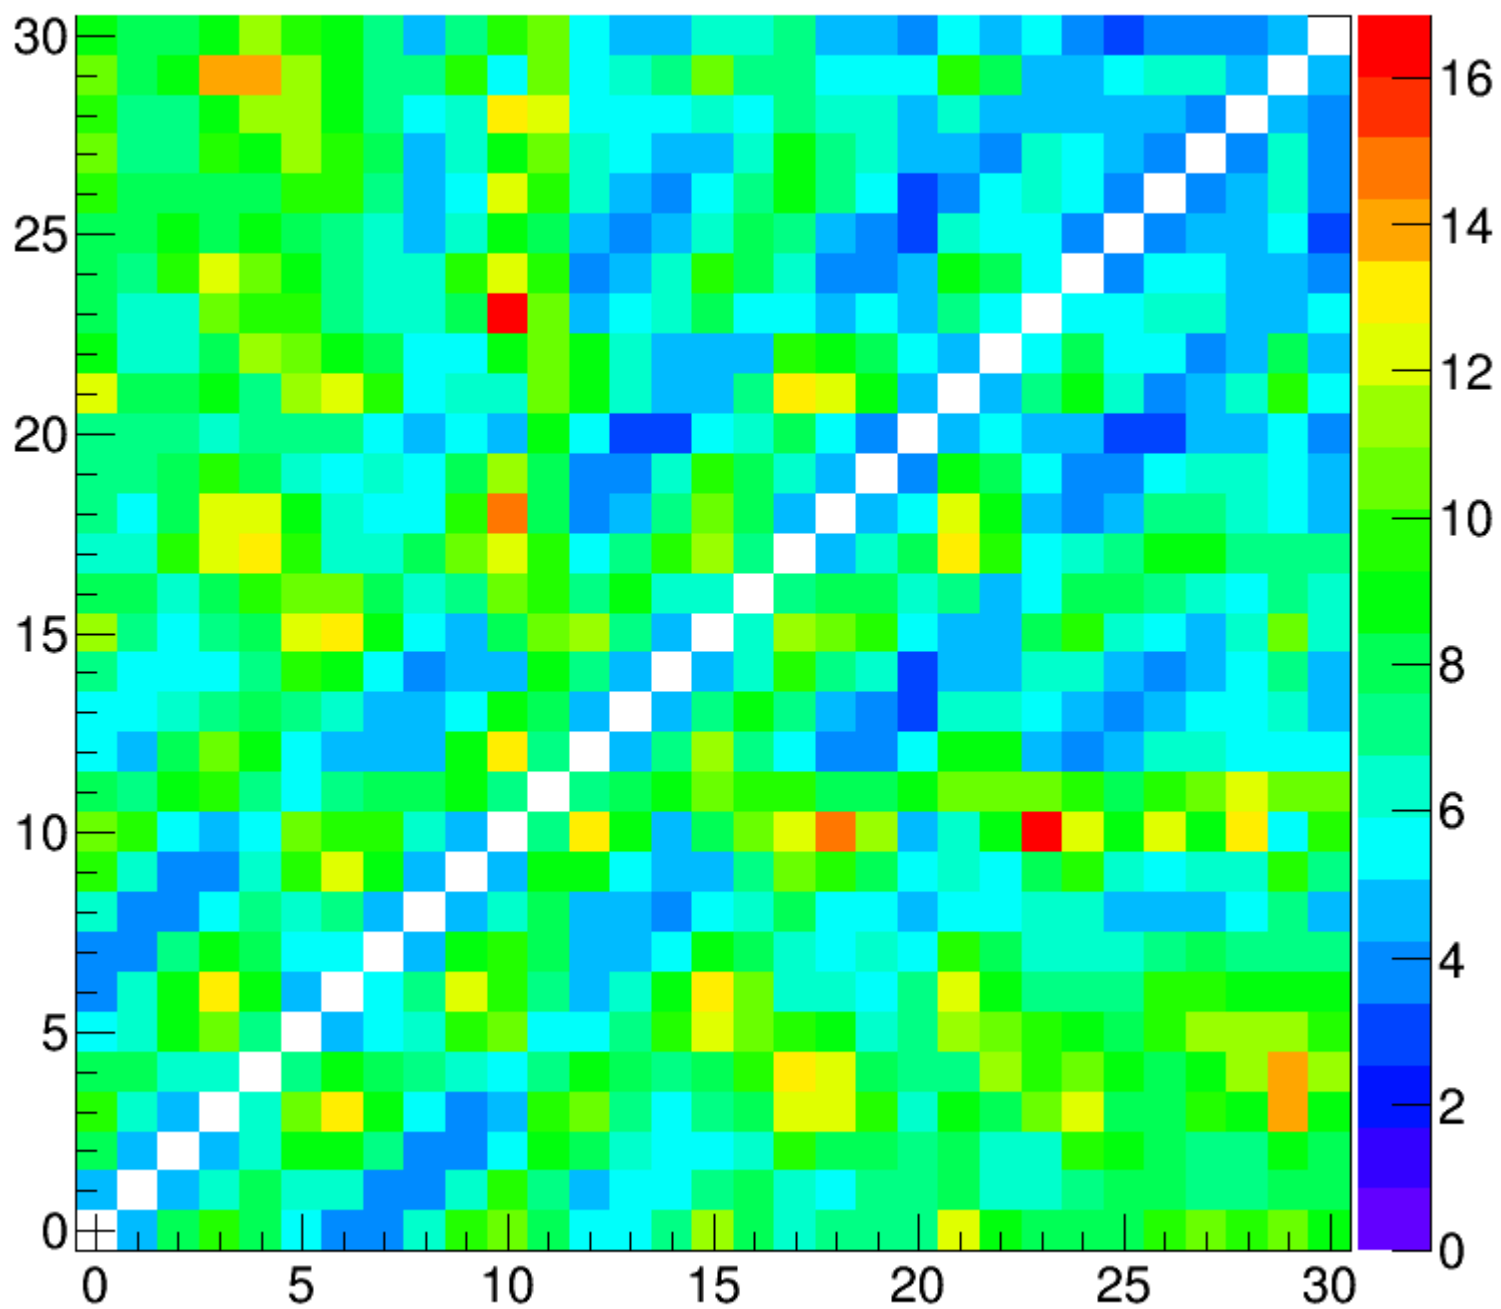

corr2d

corr2d

Correlation (rate of correlated hits [Hz])

Correlation (rate of correlated hits [Hz])