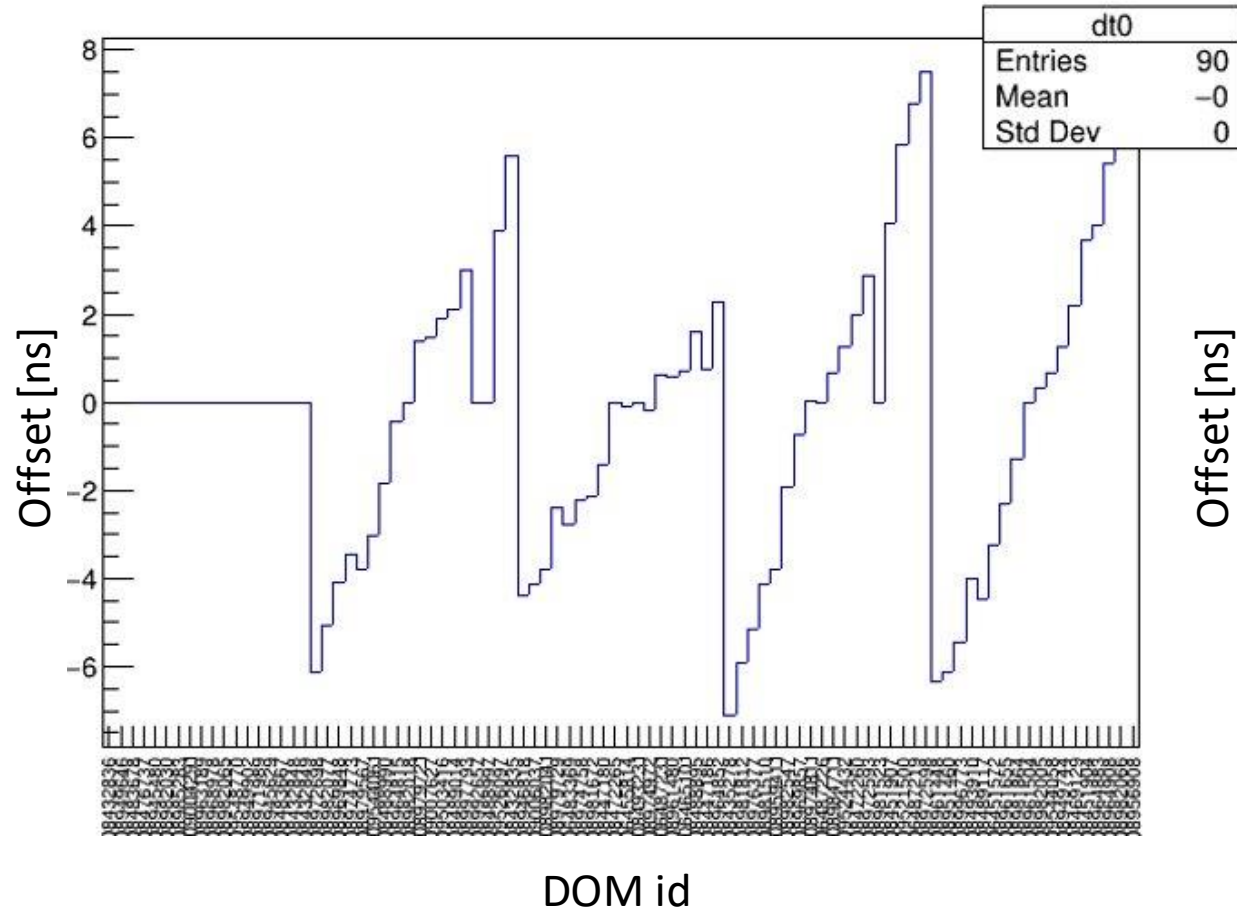

L1dt calibration: time offset ORCA4

Runs: 7000-7003 (24hrs)
#DOM Neighbours used: 3
Datastream: SN

Uncalibrated model

Pos+time calibrated model