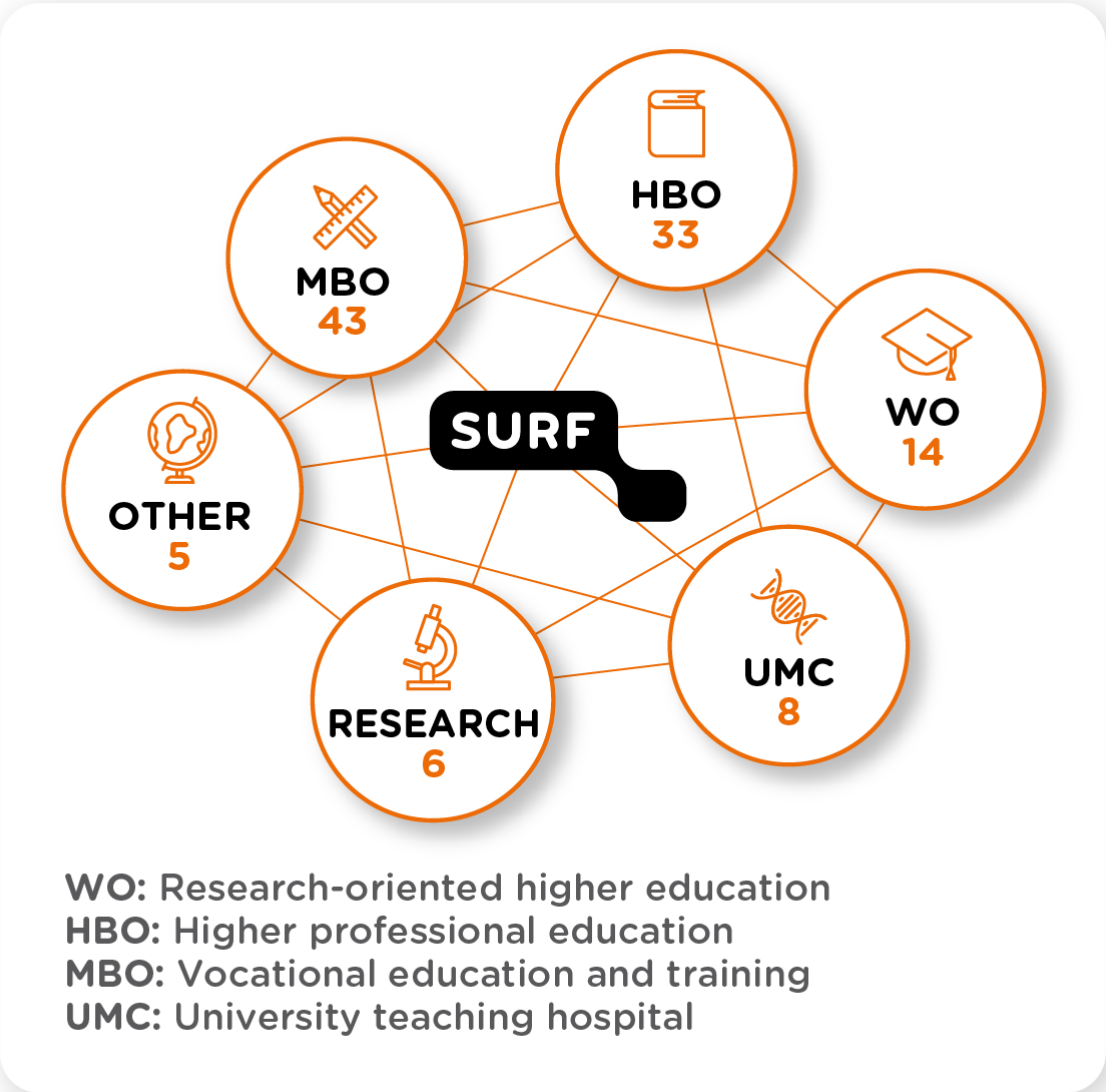

# DRIVING INNOVATION TOGETHER

Maarten Kremers, SURFnet

SURF,

At SURF, education and research collaborate to fully utilise the opportunities offered by digitalisation.

# We are SURF

WO: Research-oriented higher education  
HBO: Higher professional education  
MBO: Vocational education and training  
UMC: University teaching hospital