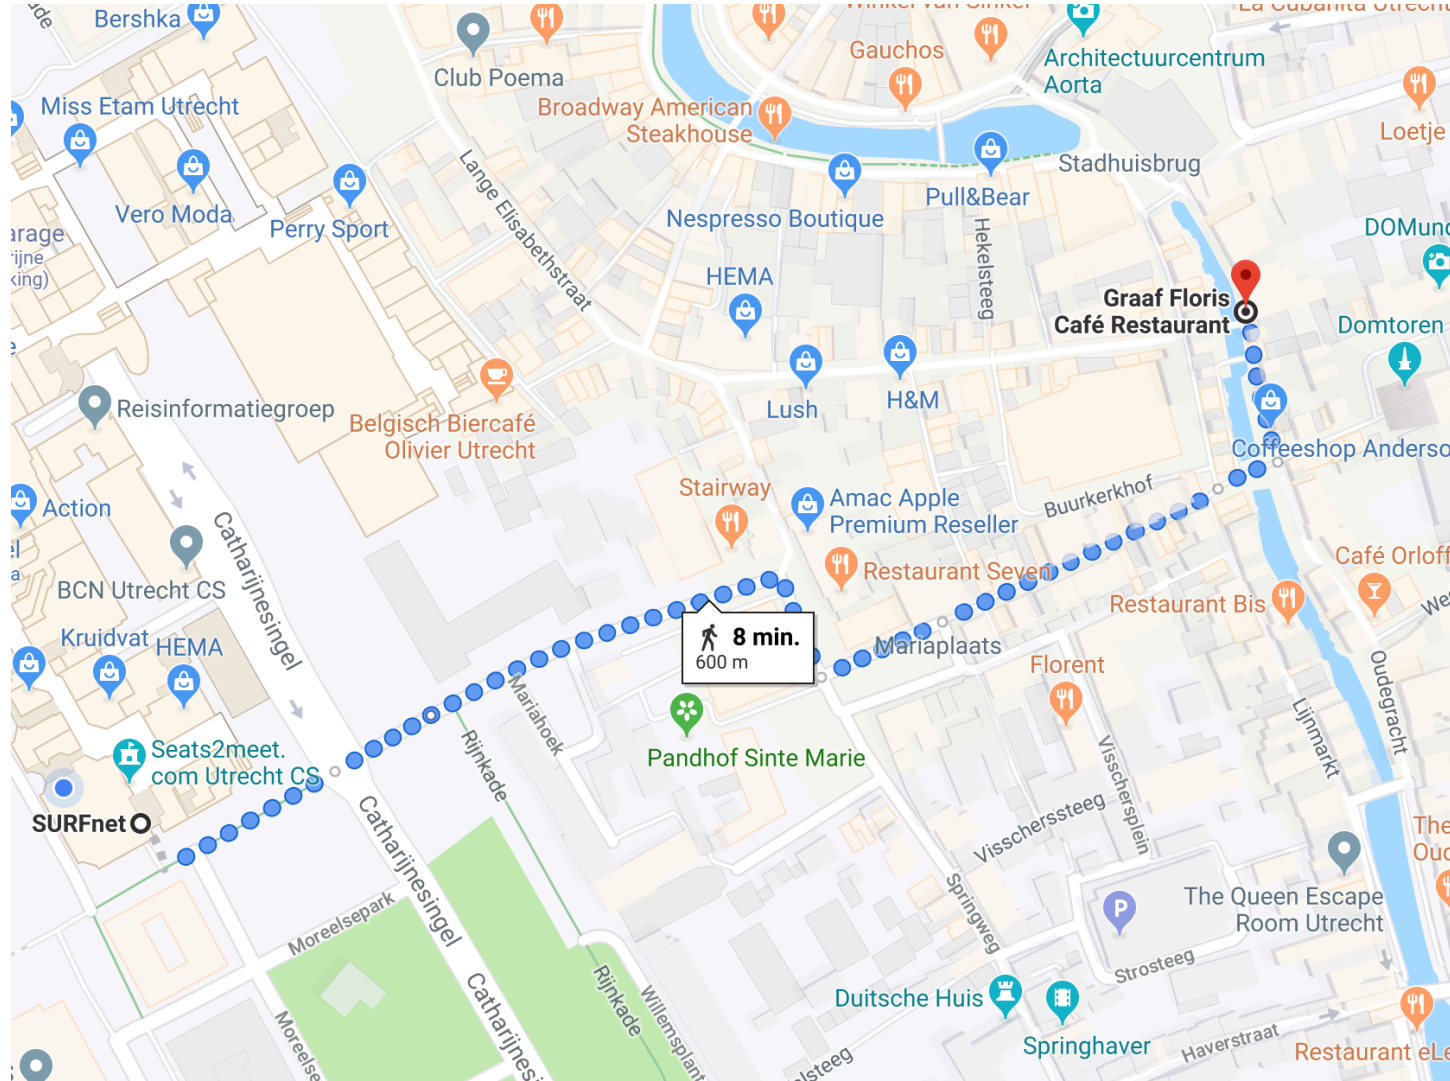

Tuesday - Graaf Floris

<https://goo.gl/maps/ukBq1TopxtY81K2w5>