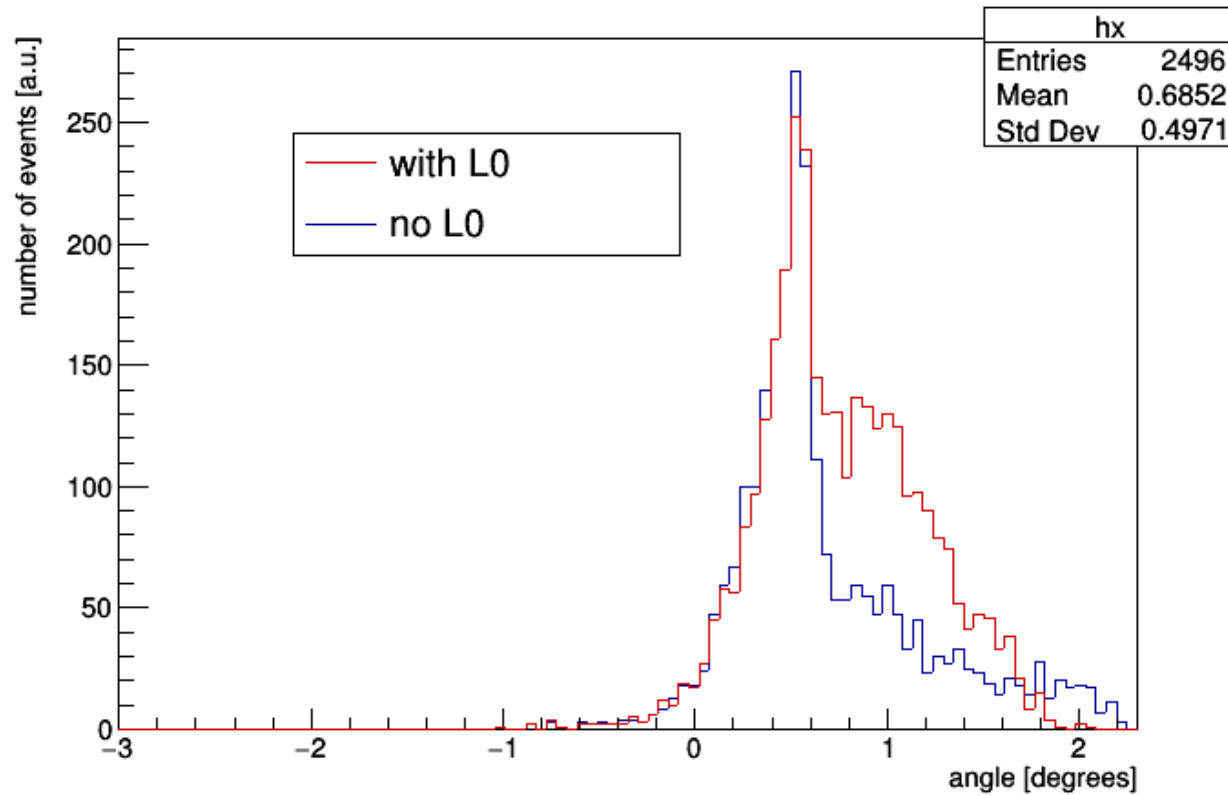

Welcome back & happy 2019!

Muon Reco:

When running JPrefit & JGandalf on ORCA atm ν_μ , the convention in JPrefit is to include L0 hits.

Prefit

Gandalf

Also investigating how light behaves in very dark media...