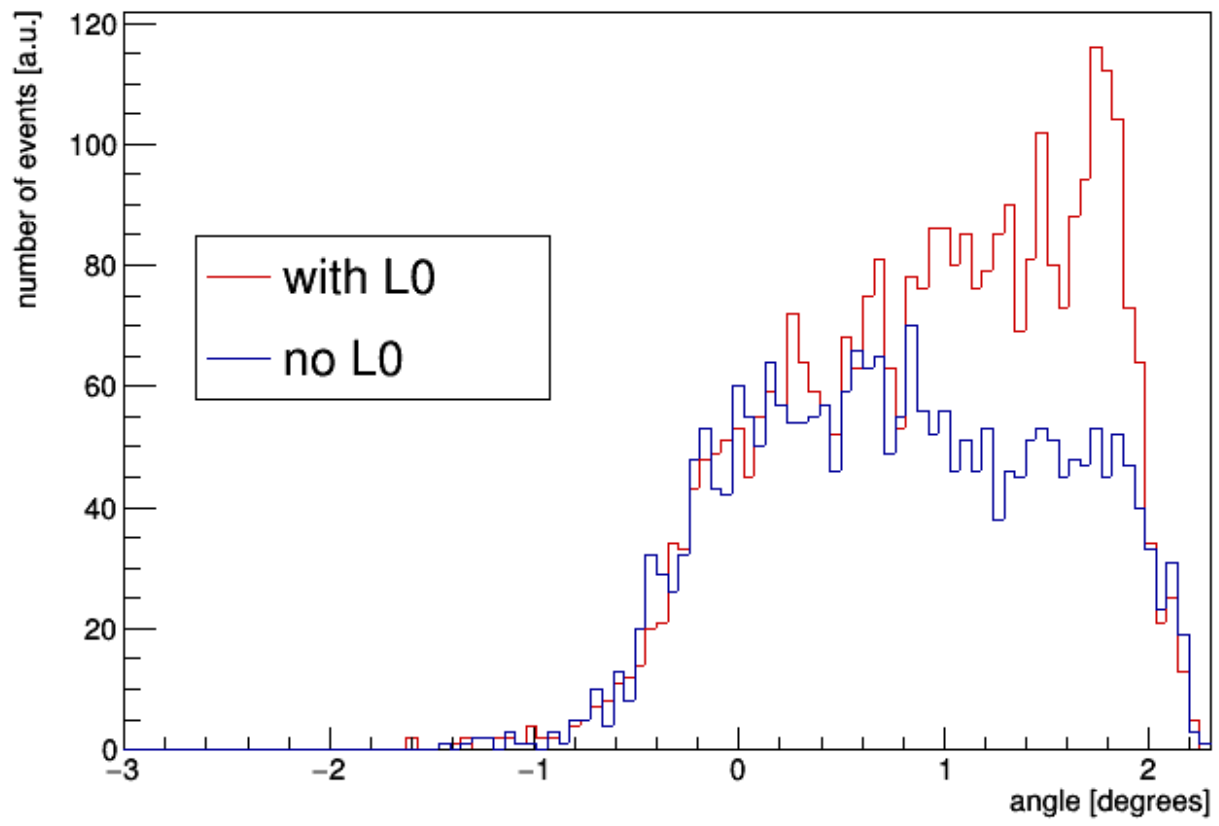

Welcome back & happy 2019!

Muon Reco:

When running JPrefit & JGandalf on ORCA atm ν_μ , the convention in JPrefit is to include L0 hits.

Prefit

Gandalf

Also investigating how light behaves in very dark media...